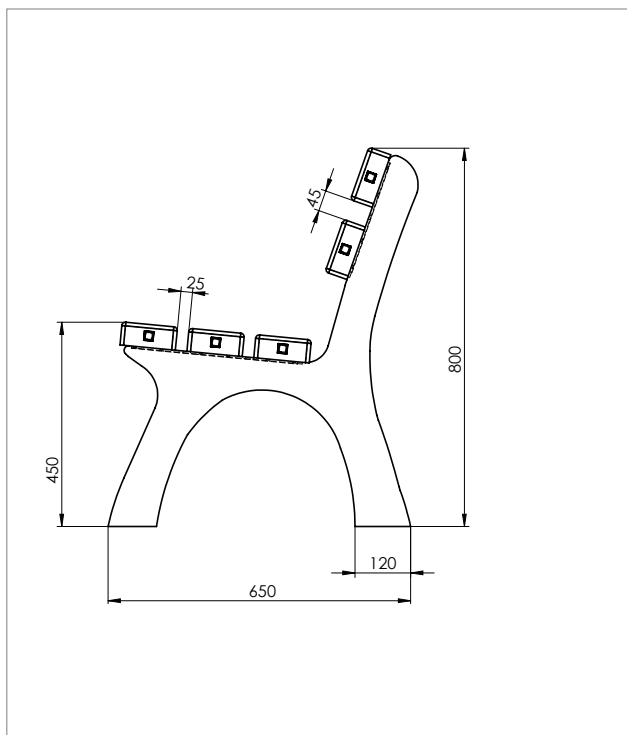

Material:

hanit® Recycled Plastic

Surface:

Structured, grained

Dimensions (W x D x H):

150 x 65 x 80 cm

Seat height:

45 cm

Weight:

60 kg

Slats:

Premium type

5 bench boards 150 x 12 x 4.7 cm

Internal reinforcement

Advantages:

Durable and dimensionally stable

 Brown

www.blauer-engel.de/uz30a

 **MADE IN GERMANY**

HAHN
KUNSTSTOFFE

TECHNICAL DRAWING

TECHNICAL DATA

Piccadilly 1 bench, width: 150 cm			
Colour	Dimensions W x D x H (approx. cm)	Weight (approx. kg)	Order No
■ Brown	150 x 65 x 80	60.0	BML 10 150