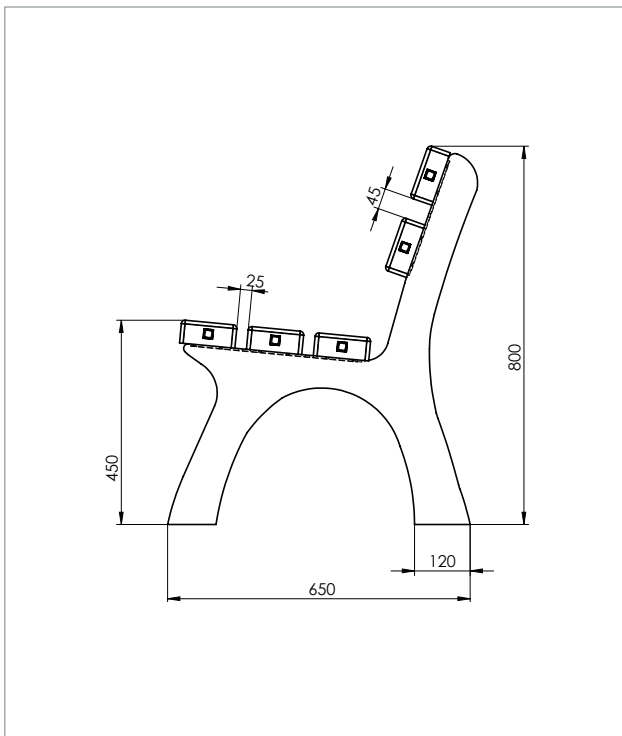

Material:

hanit® Recycled Plastic

Surface:

Structured, grained

Dimensions (W x D x H):

200 x 65 x 80 cm

Seat height:

45 cm

 Grey-Red

www.blauer-engel.de/uz30a

 **MADE IN GERMANY**

HAHN
KUNSTSTOFFE

TECHNICAL DRAWING

TECHNICAL DATA

Piccadilly 2 bench, width: 200 cm

Colour	Dimensions W x D x H (approx. cm)	Weight (approx. kg)	Order No
■ Brown	200 x 65 x 80	85.0	BBA 12 200
■ Grey-Brown	200 x 65 x 80	85.0	BEA 05 200
■ Black-Brown	200 x 65 x 80	85.0	BEF 05 200
■ Grey-Green	200 x 65 x 80	85.0	BEB 05 200
■ Grey-Blue	200 x 65 x 80	85.0	BEC 05 200
■ Grey-Black	200 x 65 x 80	85.0	BED 05 200
■ Grey-Red	200 x 65 x 80	85.0	BEE 05 200