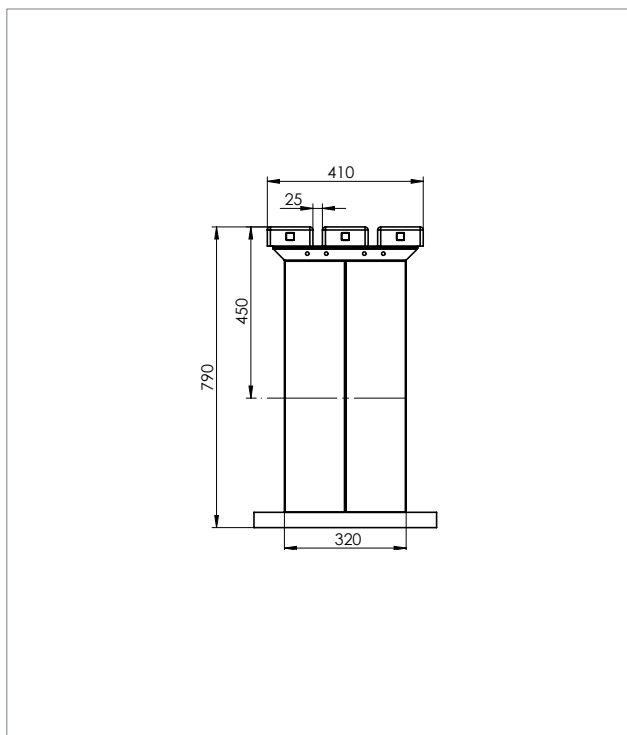

#### Dimensions (W x D x H):

200 x 41 x 45 cm

 Brown

[www.blauer-engel.de/uz30a](http://www.blauer-engel.de/uz30a)

 MADE IN GERMANY

**HAHN**  
KUNSTSTOFFE

**TECHNICAL DRAWING**

**TECHNICAL DATA**

Width: 200 cm			
Colour	Dimensions W x D x H (approx. cm)	Weight (approx. kg)	Order No
■ Brown	200 x 41 x 45	76.0	BNA 03 200