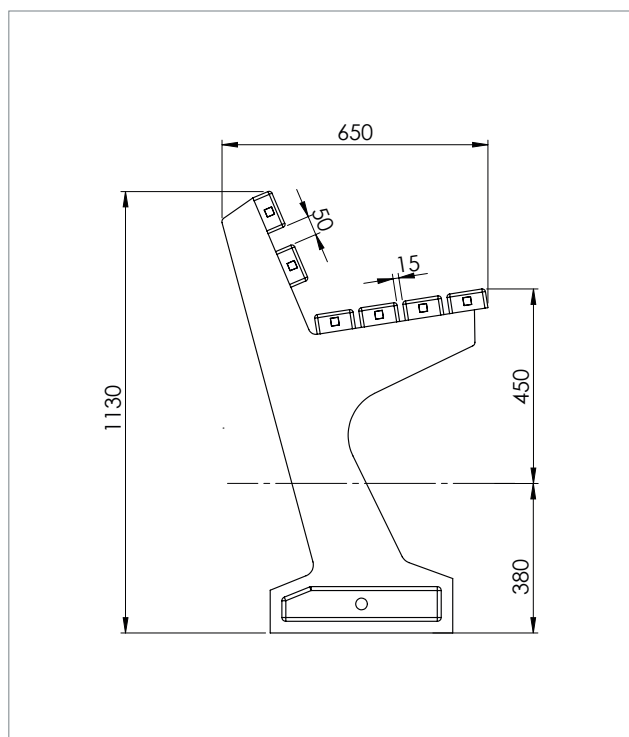

Material:

hanit® Recycled Plastic

Surface:

Structured, grained

Dimensions (W x D x H):

200 x 65 x 75 cm

Seat height:

45 cm

Weight:

100 kg

Slats:

Premium type

6 bench boards 200 x 10 x 4.7 cm

Internal reinforcement

Mounting:

To be embedded in the ground

 Brown

www.blauer-engel.de/uz30a

 **MADE IN GERMANY**

HAHN
KUNSTSTOFFE

TECHNICAL DRAWING

TECHNICAL DATA

Width: 200 cm

Colour	Dimensions W x D x H (approx. cm)	Weight (approx. kg)	Order No
■ Brown	200 x 65 x 75	100.0	BSA 10 200